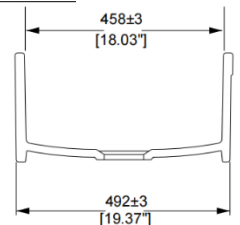

Product Code: S-12132

33-inch White Fireclay Single Bowl
Farmhouse/Apron- Fluted Front Kitchen Sink

PRODUCT FEATURES

- **Fine Fireclay Construction:** Expertly crafted for lasting durability and a timeless aesthetic.
- **HPC™ Density Tech:** Utilizing High-Pressure Casting to achieve 30% higher density than traditional manufacturing methods.
- **1280°C HYPER-FIRING:** Processed in a 22-hour tunnel kiln for a surface that is exceptionally resistant to scratches, stains, chips, and thermal shock.
- **Reinforced Design:** Engineered to withstand the rigors of both professional culinary environments and residential kitchens.
- **Standard Drain:** Features a standard 3-1/2" drain opening.

COLORS

- **Standard Colors:** White
- **Premium Colors:** Matte Gray Matte Black

TECHNICAL INFORMATION

- **Sink Dimensions:**
32 3/4" x 19 3/4" x 9 7/8" (832*502*251mm)
- **Please note tolerances on drawing.**
- **N.W.:** 45.3 KG