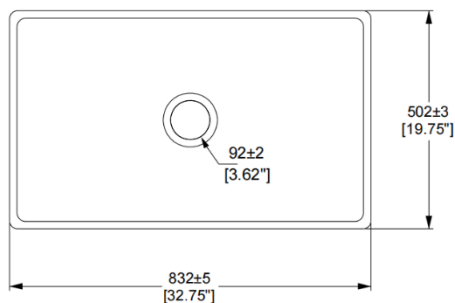

Product Code: S-12132

33-inch White Fireclay Single Bowl
Farmhouse/Apron- Fluted Front Kitchen Sink

PRODUCT FEATURES

- **Fine Fireclay Construction:** Expertly crafted for lasting durability and a timeless aesthetic.
- **HPC™ Density Tech:** Utilizing High-Pressure Casting to achieve 30% higher density than traditional manufacturing methods.
- **1280°C HYPER-FIRING:** Processed in a 22-hour tunnel kiln for a surface that is exceptionally resistant to scratches, stains, chips, and thermal shock.
- **Reinforced Design:** Engineered to withstand the rigors of both professional culinary environments and residential kitchens.
- **Standard Drain:** Features a standard 3-1/2" drain opening.

COLORS

- **Standard Colors:** White
- **Premium Colors:** Matte Gray Matte Black

TECHNICAL INFORMATION

- **Sink Dimensions:**
32 3/4" x 19 3/4" x 9 7/8" (832*502*251mm)
- **Please note tolerances on drawing.**
- **N.W.:** 45.3 KG