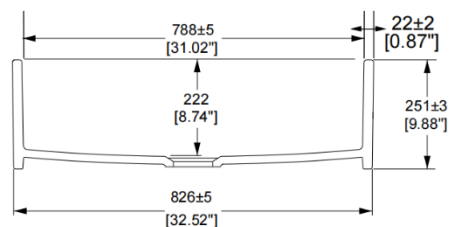

Product Code: S-12132

33-inch White Fireclay Single Bowl
Farmhouse/Apron- Fluted Front Kitchen Sink

PRODUCT FEATURES

- **Fine Fireclay Construction:** Expertly crafted for lasting durability and a timeless aesthetic.
- **HPC™ Density Tech:** Utilizing High-Pressure Casting to achieve 30% higher density than traditional manufacturing methods.
- **1280°C HYPER-FIRING:** Processed in a 22-hour tunnel kiln for a surface that is exceptionally resistant to scratches, stains, chips, and thermal shock.
- **Reinforced Design:** Engineered to withstand the rigors of both professional culinary environments and residential kitchens.
- **Standard Drain:** Features a standard 3-1/2" drain opening.

COLORS

- **Standard Colors:** White
- **Premium Colors:** Matte Gray Matte Black

TECHNICAL INFORMATION

- **Sink Dimensions:**
32 3/4" x 19 3/4" x 9 7/8" (832*502*251mm)
- **Please note tolerances on drawing.**
- **N.W.:** 45.3 KG